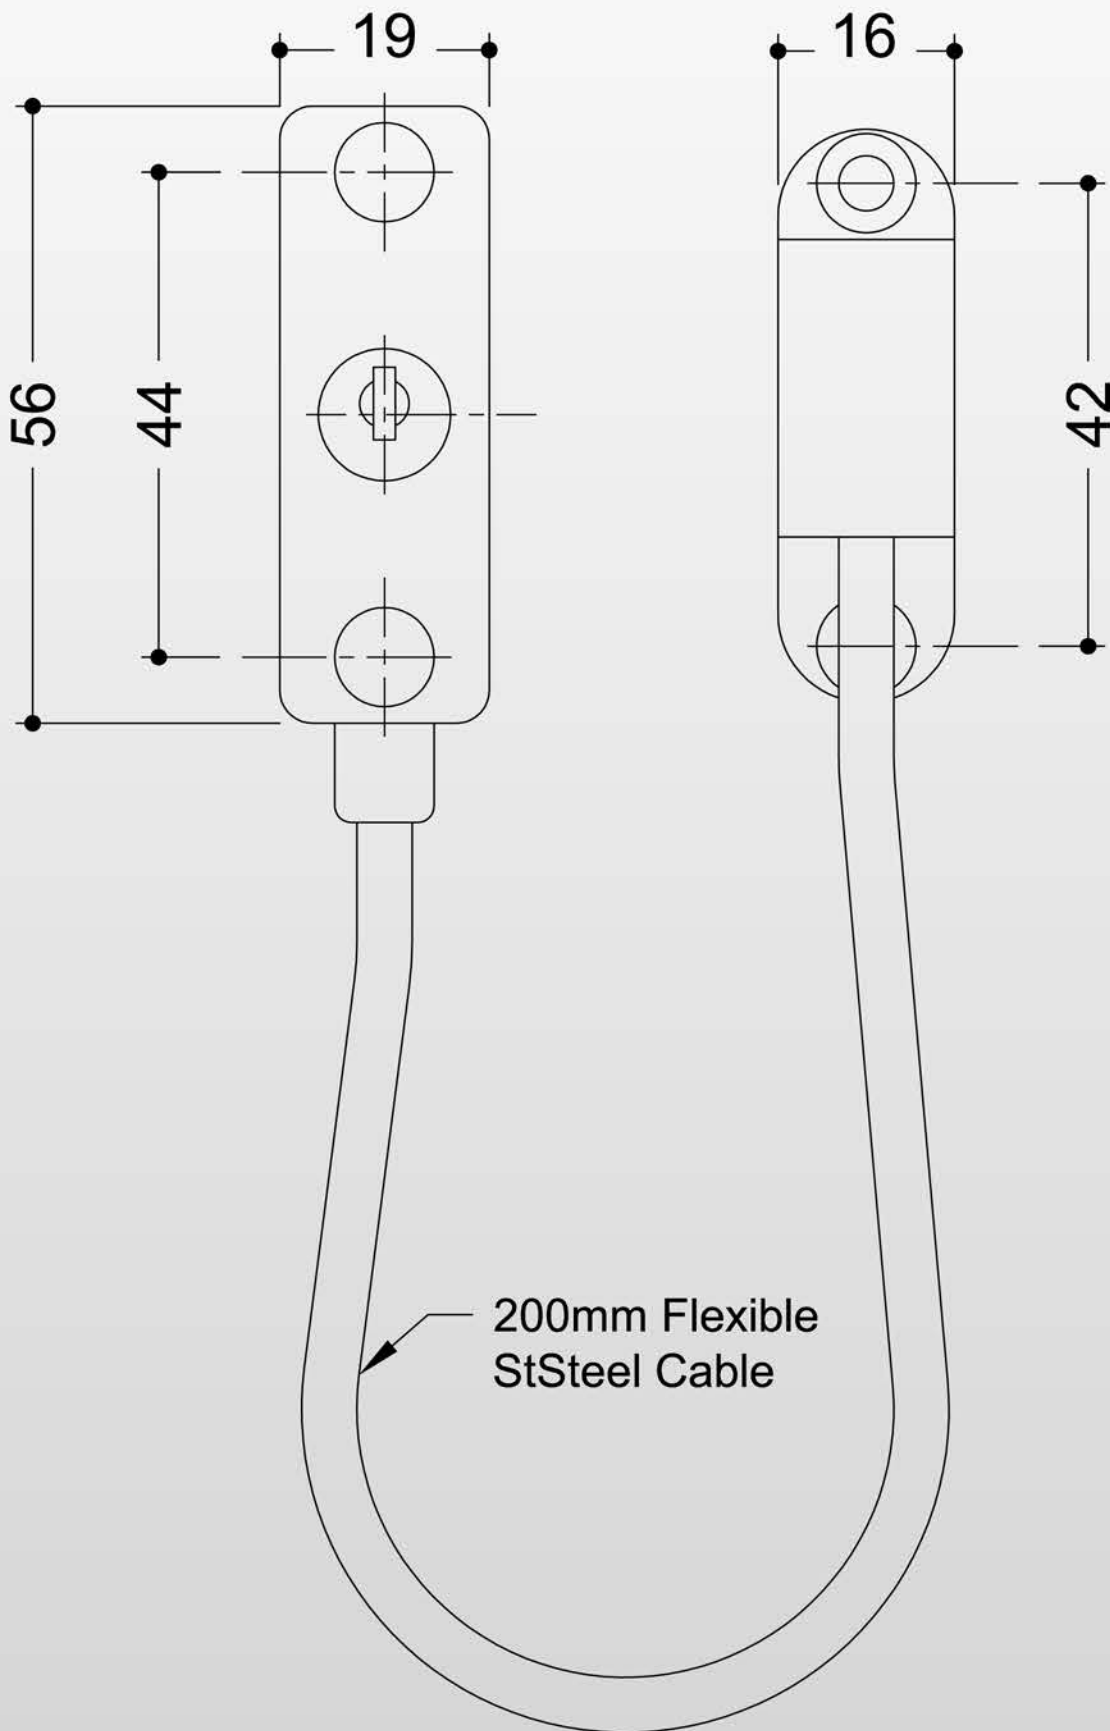

Flush Fit Cable Restrictor

Part Number: WR 7204

Product Information

The Schlosser Technik cable restrictor is designed with safety and security in mind. The basic principle of the restrictor is to reduce the risk of falling out of open windows. The restrictor also provides a secondary form of window and/or door security. With a high quality design and build, the versatile restrictor can be used for a number of applications.

When engaged, the Schlosser Technik cable restrictor allows windows to be opened to approximately 100mm which complies with UK safety regulations.

The Schlosser Technik cable restrictor is an economic solution, perfect for new windows and also for retro fitting for existing installations. Fitting is quick and simple.

Flush Fit Cable Restrictor

Part Number: WR 7204

Technical Information

Custom cable lengths can be produced and require a minimum order quantity of 100. For more info, please contact your local distributor